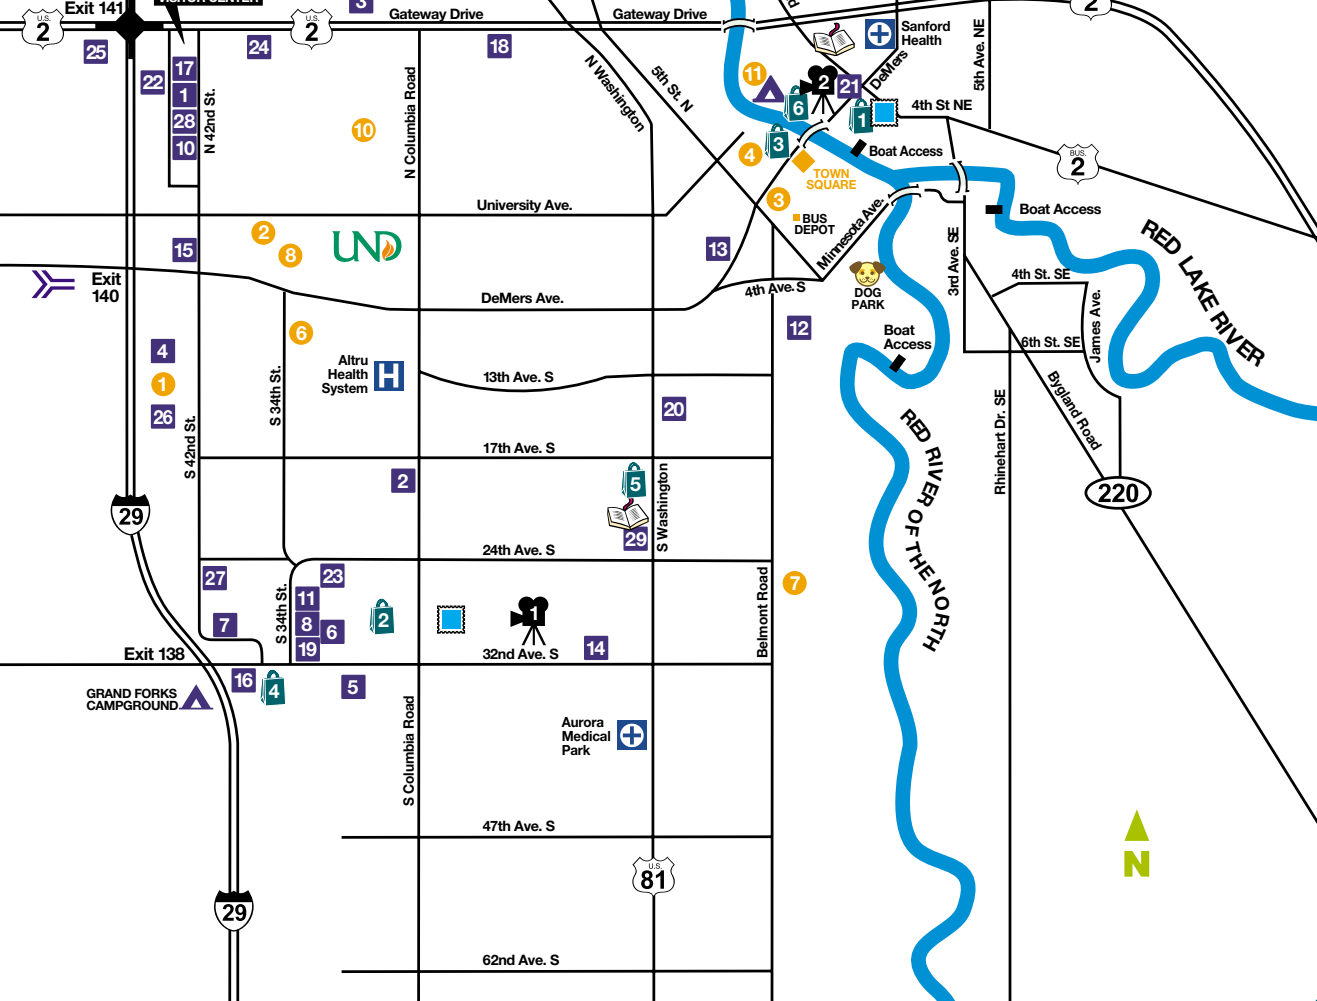

GRAND FORKS

EAST GRAND FORKS

RED RIVER OF THE NORTH

RED LAKE RIVER