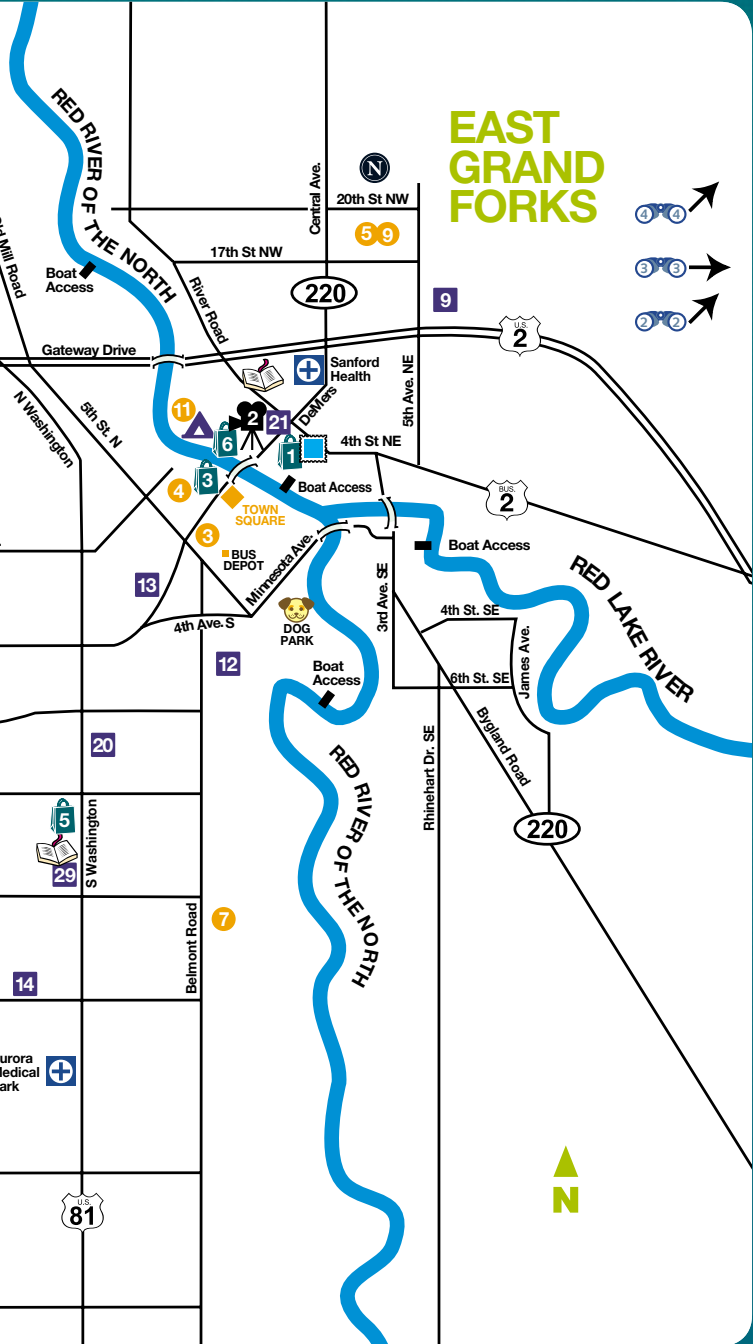

GRAND FORKS

EAST GRAND FORKS

RED RIVER OF THE NORTH

RED LAKE RIVER